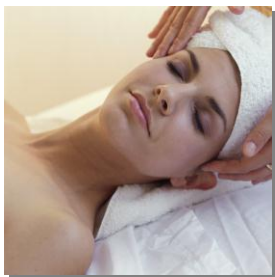

### 25. Brand-new You

Opening bid: \$110 (value: \$300)

Gain back some years lost to sun damage, stress, etc. with a gift certificate for any of the non-surgical skin rejuvenation services and anti-aging treatments offered at La Chelé Medical Spa in New Hope, PA. Keep the pampered you happy with a massage at the tranquil Zanya Spa Salon in Lambertville, NJ.