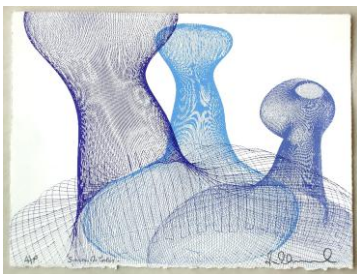

### 20. Quiet Mask

Opening bid: \$2000

A zen-like ink drawing by acclaimed artist and Board Member, Elizabeth Strong Cuevas. This original drawing on hand-made Indian paper features the elegant simplicity of Strong Cuevas' modern style.